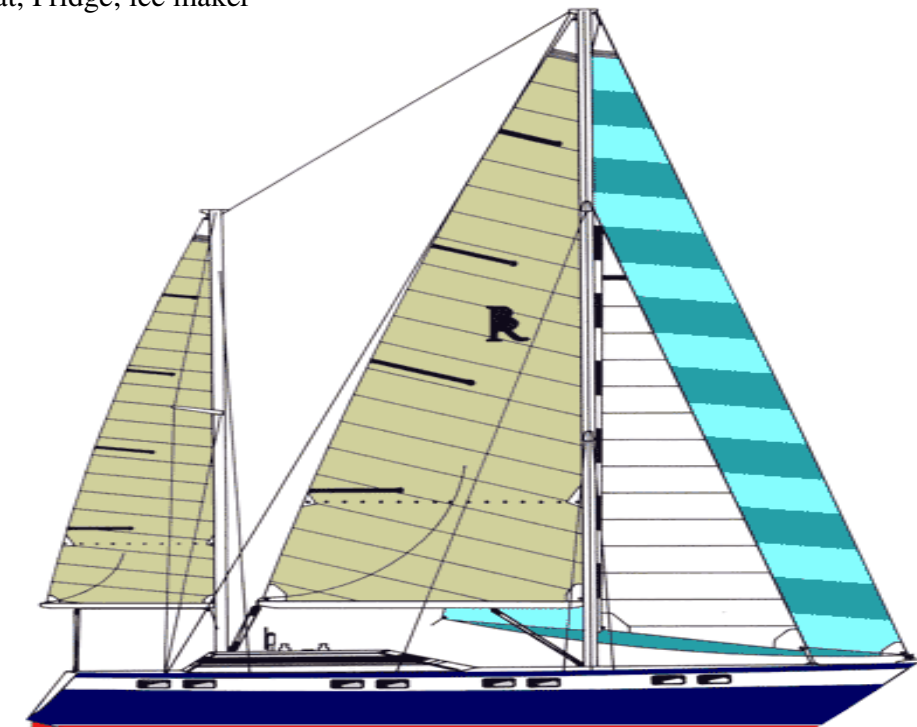

C.D.S. CONSULTANTS

Bwlch Tocyn Farmhouse, Bwlchtocyn, Pwllheli Gwynedd LL53 7BN

Tel: 01758 712245 Fax: 01758 712014 Mobile: 07887 513614

www.cdsconsultants.co.uk ~ info@cdsconsultants.co.uk

14.5 Metre Sail Boat

L.O.D.	14.49 m	47' 6"
L.W.L.	11.92 m	39' 2"
BEAM	4.27 m	14' 3"
DRAFT	1.83 m	6' 0"
DISPL.	15,876 kg	35,000 lb
BALLAST	5,443 kg	12,000 lb
SAIL AREA	103 sq m	1,111 sq ft
Engine	75hp	Daewoo

Furniture made of mahogany, Veneers, cotton, silk.

All the entertainment equipment DVD surround sound in all cabins.

All the floors are teak.

The yachts have these accessories:

GPS VHF Sonar Computer Flat TV in all cabins. AC throw out, Fire Alarm, water maker, life boat, Fridge, ice maker